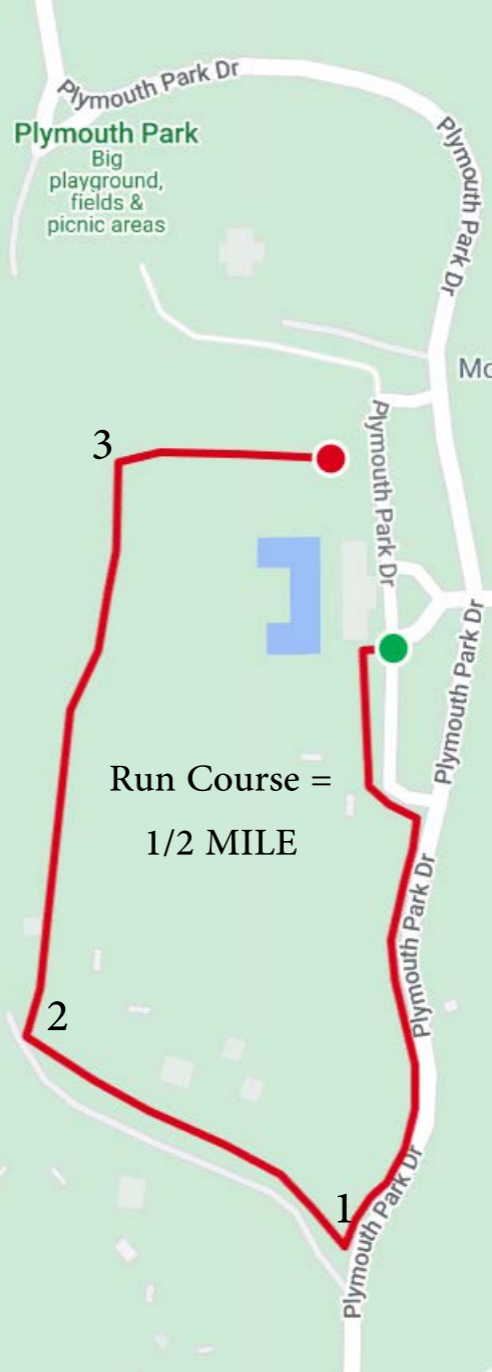

RUN OUT X

BIKE OUT X

TRANSITION AREA

OUT

IN

SWIM START

FINISH

Packet Pick  
UP (TENT)

# Plymouth Park

Big  
playground,  
fields &  
picnic areas

3

Run Course =  
1/2 MILE

2

1

# PARKING OPTIONS FOR TRI-KIDS-TRY

Center  
**Delta's Midland Campus**

**Wheeler Road  
Church of God**

**Parkside  
Market**

**Plymouth Pavilion  
Parking Lot**

**Pool Parking  
ONLY 1 LOT  
WILL BE OPEN**

**Holy Family  
Church**

**Parking near  
baseball fields**

**School Lots  
between  
Plymouth & NE**

**Northeast - Rear  
Parking Lot by  
Tennis Courts**